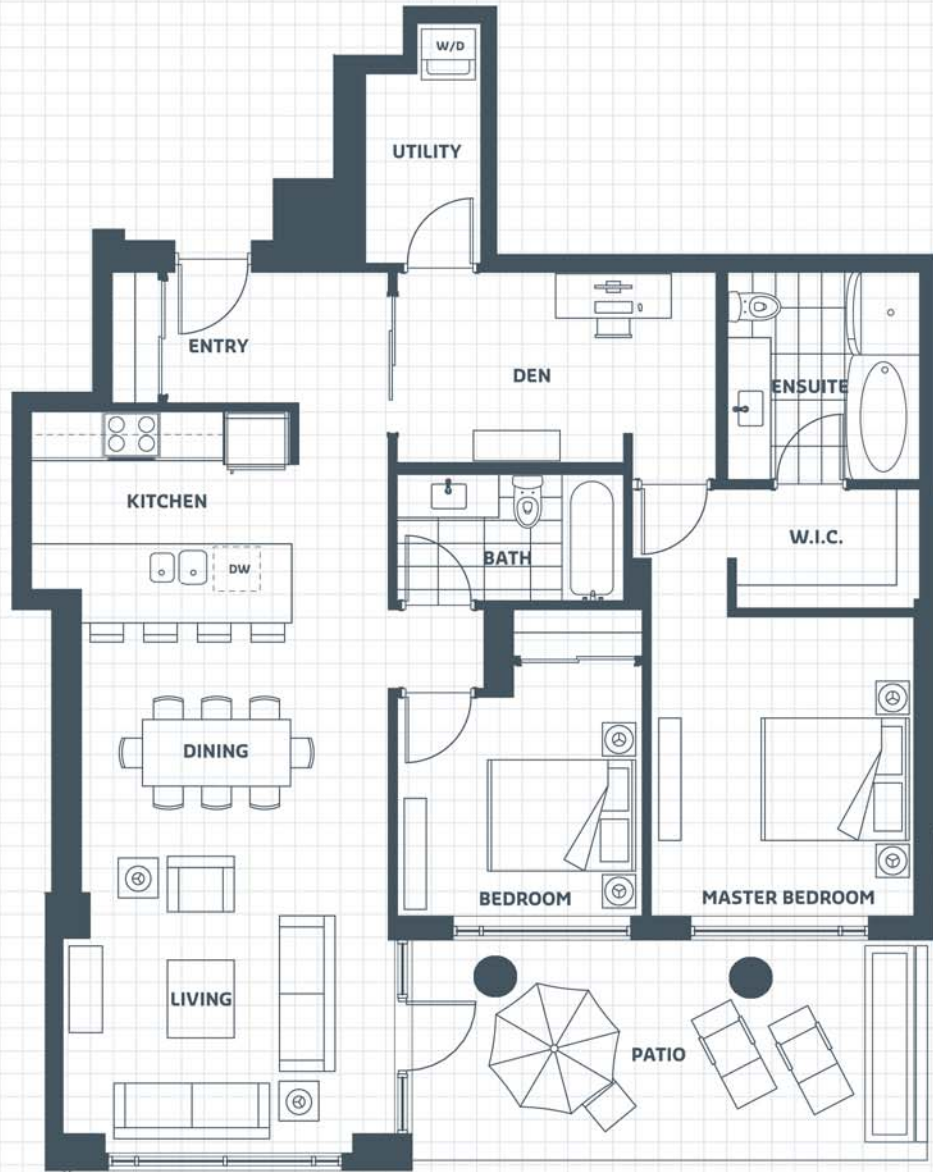

PLAN GAB

2 BEDROOM + DEN
1,290 SF + 214 SF PATIO

We've created these spaces with state-of-the-art technologies and innovative design to ensure each of Balance's suites offers the best in contemporary and healthy living.

☐ = 1 square foot

Garden Level

☑ All materials are printed on 100% PC recycled paper.