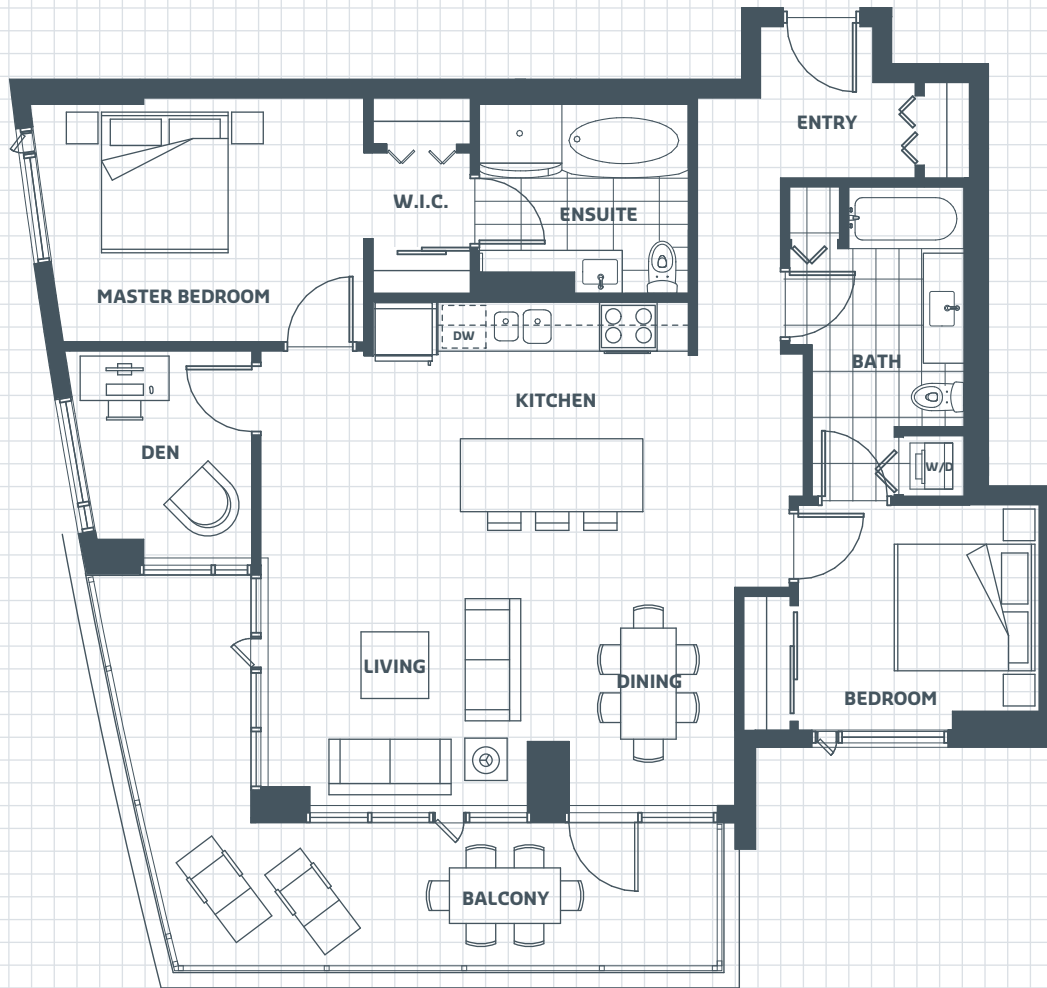

PLAN R

2 BEDROOM

1,163 SF + 232 SF BALCONY

□ = 1 square foot

We've created these spaces with state-of-the-art technologies and innovative design to ensure each of Balance's suites offers the best in contemporary and healthy living.

3rd to 9th Level

♻️ All materials are printed on 100% PC recycled paper.